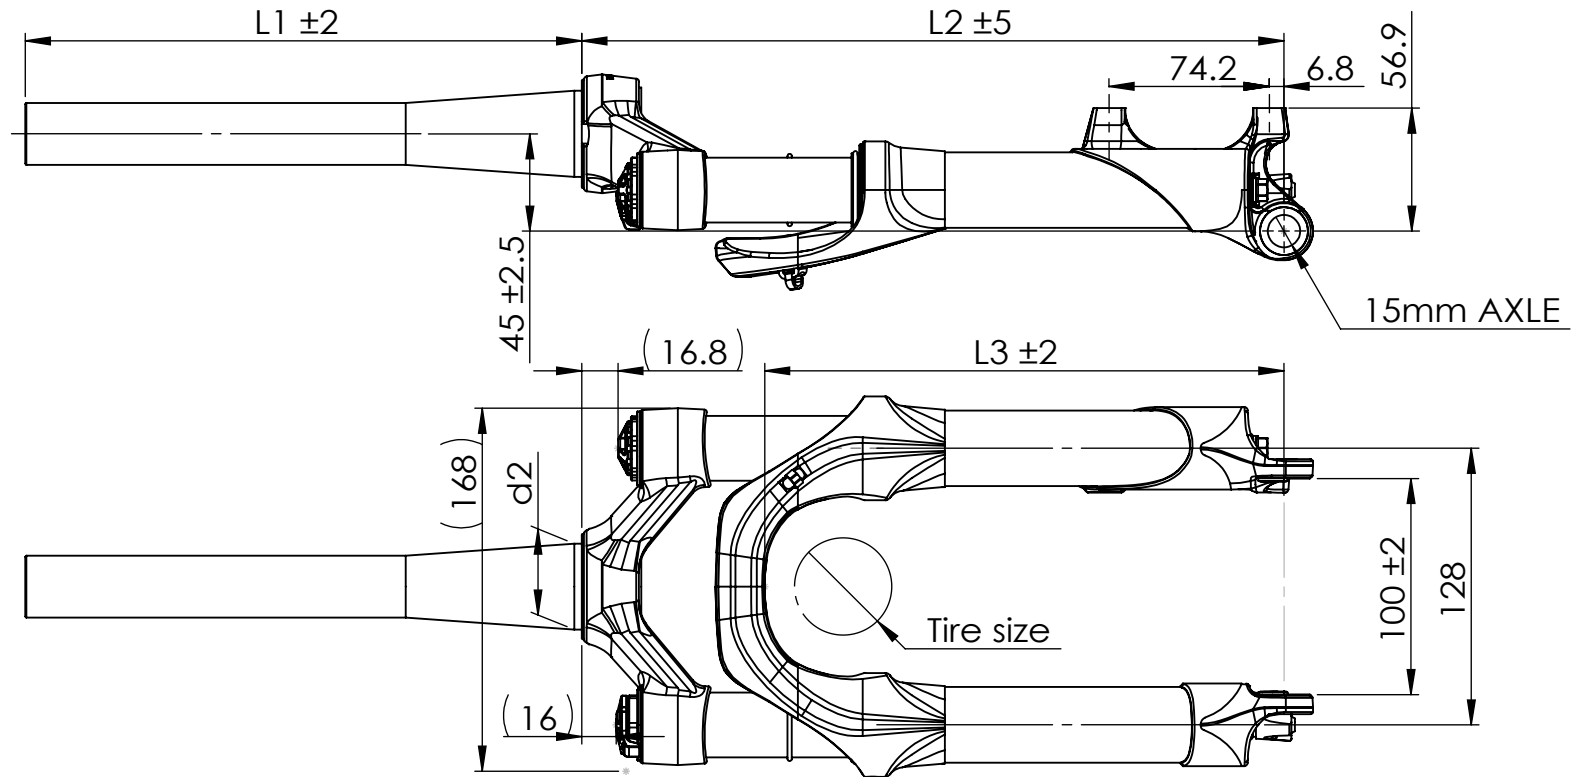

Wheel	L1	d2	Axle	(Travel)	Max Tire size	Rotor Diameter	L2	L3	Item Number	
16"	258.5	39.8 (1 1/2")	$\varnothing 9$	60	2.125"	MIN 160 MAX 180	325	240	C274-16-003	
	265.5	30.1 (1 1/8")							C274-16-001	
20"	258.5	39.8 (1 1/2")		80	2.25"		390	280	C274-20-003	
	265.5	30.1 (1 1/8")							C274-20-001	
24"	258.5	39.8 (1 1/2")		80	2.4"		430	325	C274-24-001	
	265.5	30.1 (1 1/8")							C274-24-003	
	258.5	39.8 (1 1/2")					100		450	C274-24-005
	265.5	30.1 (1 1/8")								C274-24-007
26"	258.5	39.8 (1 1/2")	100	2.4"	485	355	C274-26-001			
	265.5	30.1 (1 1/8")					C274-26-003			

Model : A3.0 - C274

Date : 2023/4/6

Measurements in mm

Wheel	L1	d2	Axle	(Travel)	Max Tire size	Rotor Diameter	L2	L3	Item Number	
16"	258.5	39.8 (1 1/2")	$\varnothing 15$	60	2.125"	MIN 160 MAX 180	325	240	C274-16-004	
	265.5	30.1 (1 1/8")							C274-16-002	
20"	258.5	39.8 (1 1/2")		80	2.25"		390	280	C274-20-004	
	265.5	30.1 (1 1/8")							C274-20-002	
24"	258.5	39.8 (1 1/2")		80	2.4"		430	325	C274-24-002	
	265.5	30.1 (1 1/8")							C274-24-004	
	258.5	39.8 (1 1/2")					100		450	C274-24-006
	265.5	30.1 (1 1/8")								C274-24-008
26"	258.5	39.8 (1 1/2")	100	2.4"	485	355	C274-26-002			
	265.5	30.1 (1 1/8")					C274-26-004			

Model : A3.0 - C274

Date : 2023/4/6

Measurements in mm