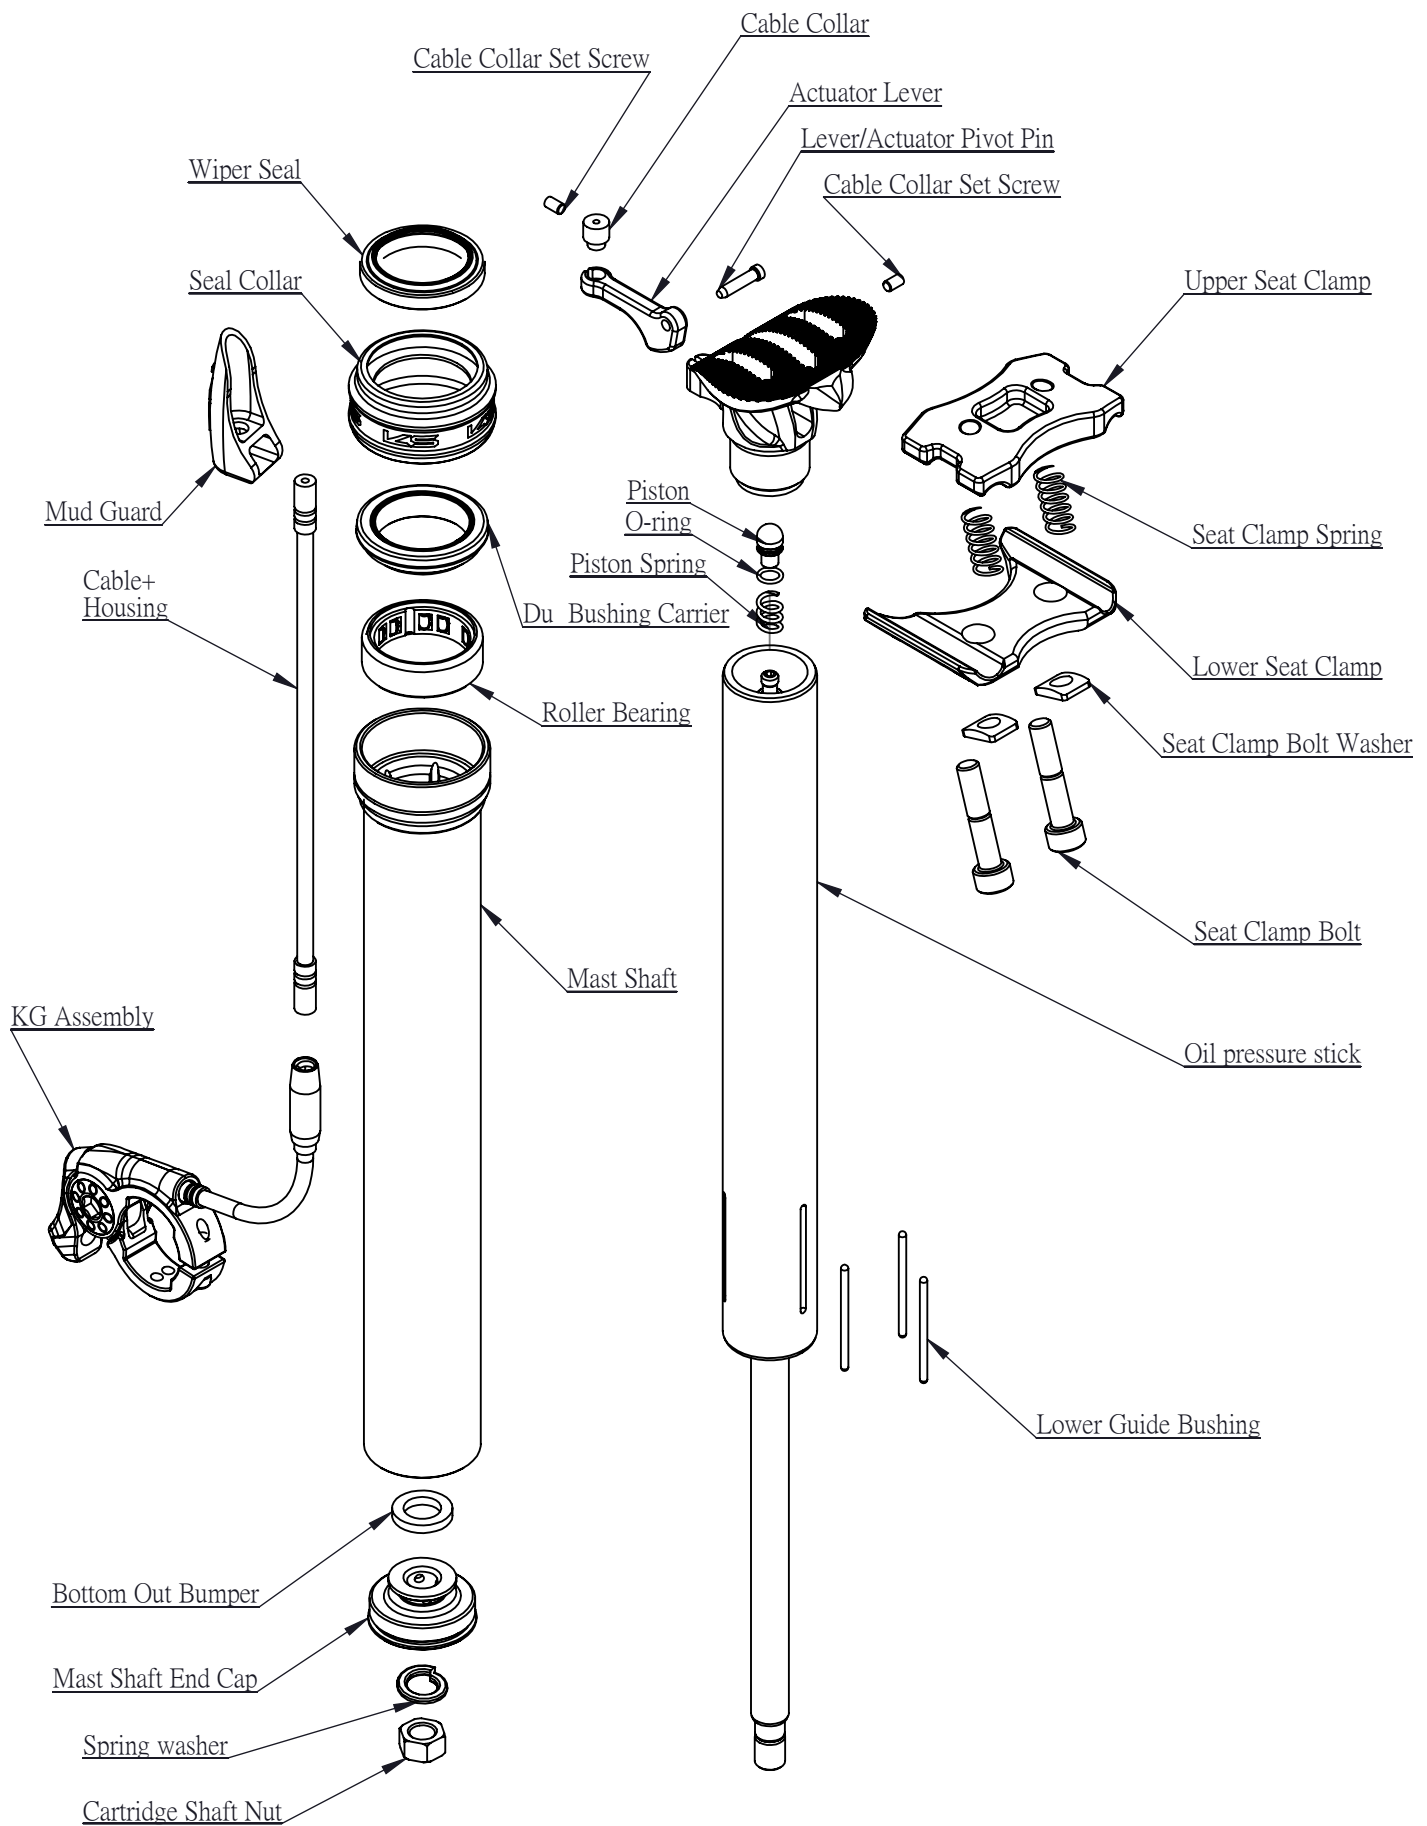

Model : SUPERNATURAL REMOTE (OLD) Date : 2014/12/24

Rev : A0

Model : SUPERNATURAL REMOTE (OLD) Date : 2014/12/24

Rev : A0